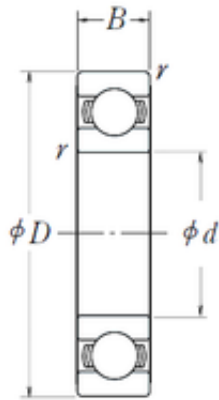

# Timken BEARINGS INDUSTRY

45 mm x 68 mm x 12 mm NSK  
6909L11-H-20DDU deep groove ball bearings

Bearing No. 6909L11-H-20DDU

Size	45x68x12 mm
Bore Diameter	45 mm
Outer Diameter	68 mm
Width	12 mm
d	45 mm
D	68 mm
B	12 mm
C	12 mm
r min.	0,6 mm
Basic dynamic load rating (C)	12 000 kN

6909L11-H-20DDU Bearing 2D drawings and 3D CAD models