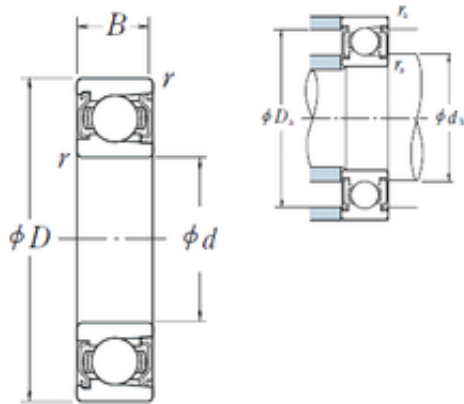

# Timken BEARINGS INDUSTRY

45 mm x 100 mm x 25 mm NSK BL 309 ZZ  
deep groove ball bearings

Bearing No. BL 309 ZZ

Size	45x100x25 mm
Bore Diameter	45 mm
Outer Diameter	100 mm
Width	25 mm
d	45 mm
D	100 mm
B	25 mm
C	25 mm
r min.	1,5 mm
da min.	53 mm
da max	61,5 mm
Da max.	92 mm
ra max.	1,5 mm
Weight	0,883 Kg
Basic dynamic load rating (C)	55,5 kN
Basic static load rating (C0)	44 kN

BL 309 ZZ Bearing 2D drawings and 3D CAD models