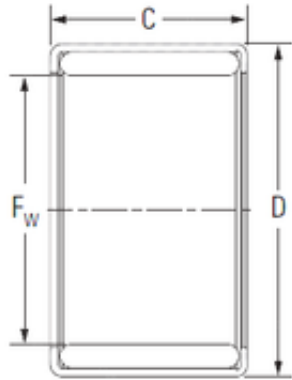

Timken BEARINGS INDUSTRY

KOYO 36YM4425L needle roller bearings

Bearing No. 36YM4425L

Size	36x44x25 mm
Bore Diameter	36 mm
Outer Diameter	44 mm
Width	25 mm
F _w	36 mm
D	44 mm
C	25 mm
Weight	0,078 Kg
Basic dynamic load rating (C)	42 kN
Basic static load rating (C0)	99,2 kN

36YM4425L Bearing 2D drawings and 3D CAD models