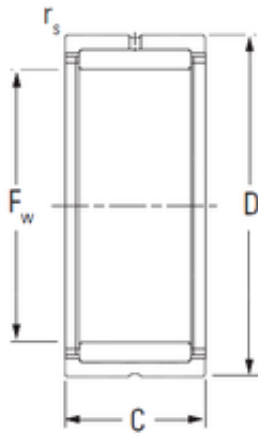

## KOYO NK28/30 needle roller bearings

Bearing No. NK28/30

Size	28x37x30 mm
Bore Diameter	28 mm
Outer Diameter	37 mm
Width	30 mm
F <sub>w</sub>	28 mm
D	37 mm
C	30 mm
r <sub>5</sub> min.	0,3 mm
Weight	0,088 Kg
Basic dynamic load rating (C)	29 kN
Basic static load rating (C <sub>0</sub> )	53,8 kN
(Grease) Lubrication Speed	10000 r/min
Bearing No.	NK28/30
r <sub>s</sub> (min)	0.3
C <sub>r</sub>	29
C <sub>0r</sub>	53.8
C <sub>u</sub>	8.30
Grease lub.	10000
Oil lub.	16000
(Refer.) Mass(kg)	0.088

NK28/30 Bearing 2D drawings and 3D CAD models