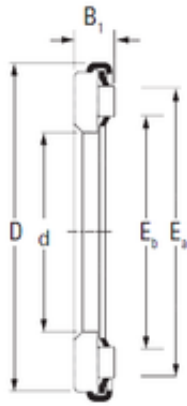

## KOYO AX 15 240 300 needle roller bearings

Bearing No. AX 15 240 300

Size	240x300x14.9 mm
Bore Diameter	240 mm
Outer Diameter	300 mm
Width	14,9 mm
d	240 mm
D	300 mm
B1	14,9 mm
Ea	286 mm
Eb	246 mm
Weight	2,3 Kg
Basic dynamic load rating (C)	280 kN
Basic static load rating (C0)	2240 kN

AX 15 240 300 Bearing 2D drawings and 3D CAD models