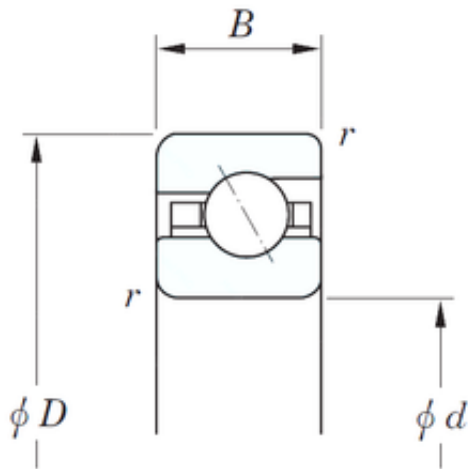

Timken BEARINGS INDUSTRY

228,6 mm x 254 mm x 12,7 mm KOYO
KDA090 angular contact ball bearings

Bearing No. KDA090

| | |
|-------------------------------|-------------------|
| Size | 228.6x254x12.7 mm |
| Bore Diameter | 228,6 mm |
| Outer Diameter | 254 mm |
| Width | 12,7 mm |
| d | 228,6 mm |
| D | 254 mm |
| B | 12,7 mm |
| C | 12,7 mm |
| r | 1,5 mm |
| Weight | 0,767 Kg |
| Basic dynamic load rating (C) | 21,8 kN |
| Bearing No. | KDA090 |
| r(min) | 1.5 |
| Cr | 21.8 |
| C0r | 40.3 |
| Mass(kg) | 0.767 |

KDA090 Bearing 2D drawings and 3D CAD models