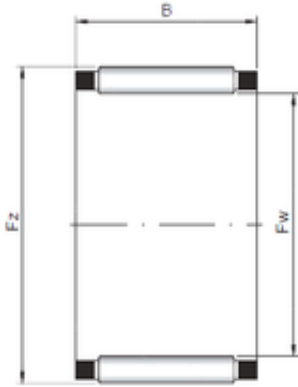

## ISO K10x14x13 needle roller bearings

Bearing No. K10x14x13

Size	10x14x13 mm
Bore Diameter	10 mm
Outer Diameter	14 mm
Width	13 mm
Fw	10 mm
Ew	14 mm
B	13 mm

K10x14x13 Bearing 2D drawings and 3D CAD models