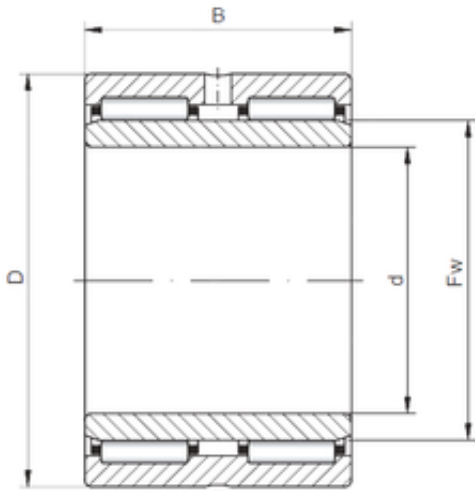

Timken BEARINGS INDUSTRY

65 mm x 90 mm x 45 mm ISO NA6913 needle roller bearings

Bearing No. NA6913

Size	65x90x45 mm
Bore Diameter	65 mm
Outer Diameter	90 mm
Width	45 mm
d	65 mm
Fw	72 mm
D	90 mm
B	45 mm
C	45 mm

NA6913 Bearing 2D drawings and 3D CAD models